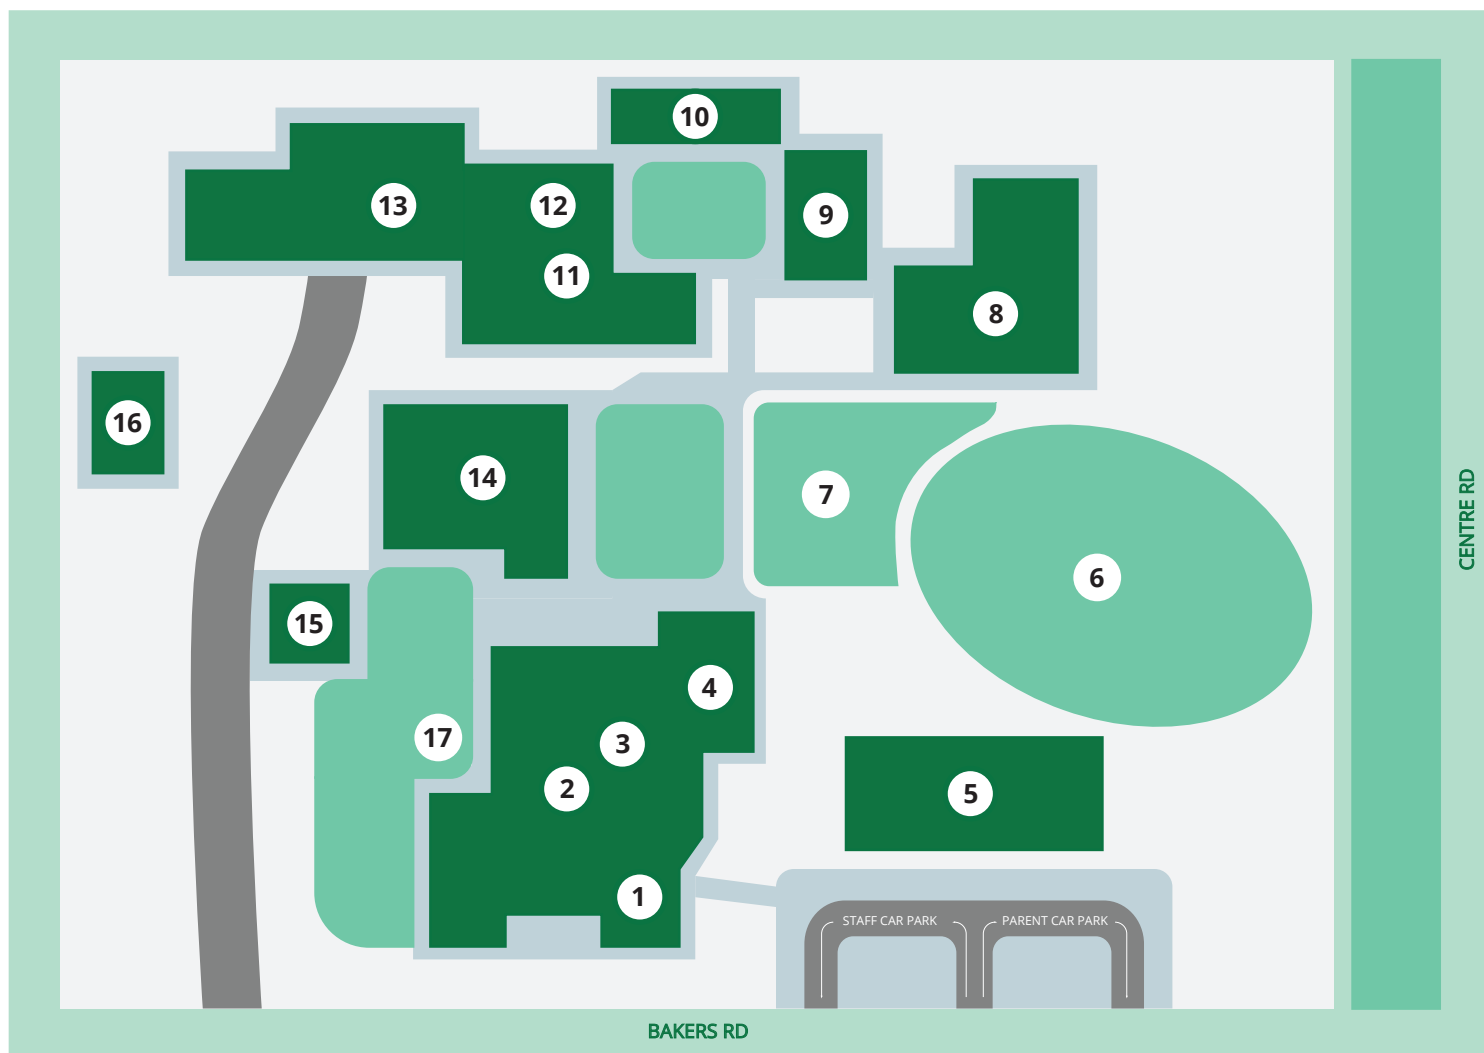

# COLLEGE MAP

SOUTH OAKLEIGH  
COLLEGE

<b>1</b>	Administration	<b>7</b>	The Agora	<b>13</b>	Fitness Centre
<b>2</b>	Christine Strachen Theatre	<b>8</b>	The Debbie Locco Centre	<b>14</b>	Performing Arts Centre
<b>3</b>	TV Studio	<b>9</b>	3D & Laser Printer	<b>15</b>	Locker Bays
<b>4</b>	Gymnasium	<b>10</b>	Technology Building	<b>16</b>	Bike Shed
<b>5</b>	Basketball Courts	<b>11</b>	SMALLab	<b>17</b>	Canteen
<b>6</b>	The Oval	<b>12</b>	Music Room		