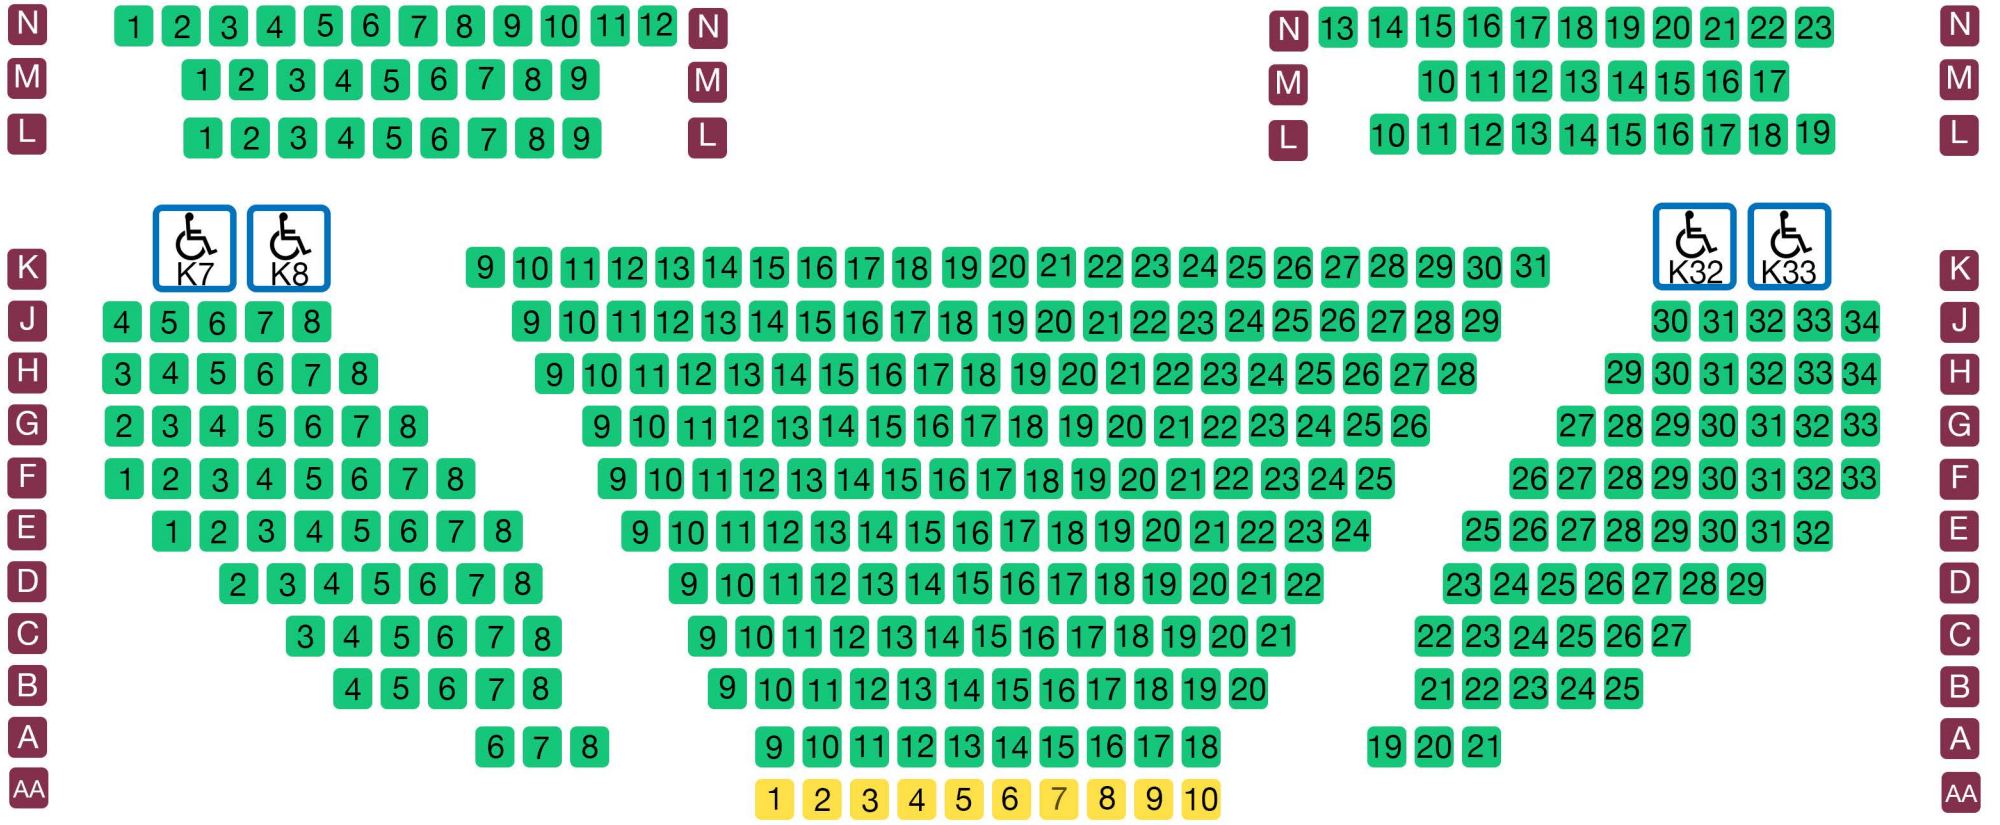

CHRISTINE STRACHAN theatre

*** AA - Row will be installed on request.